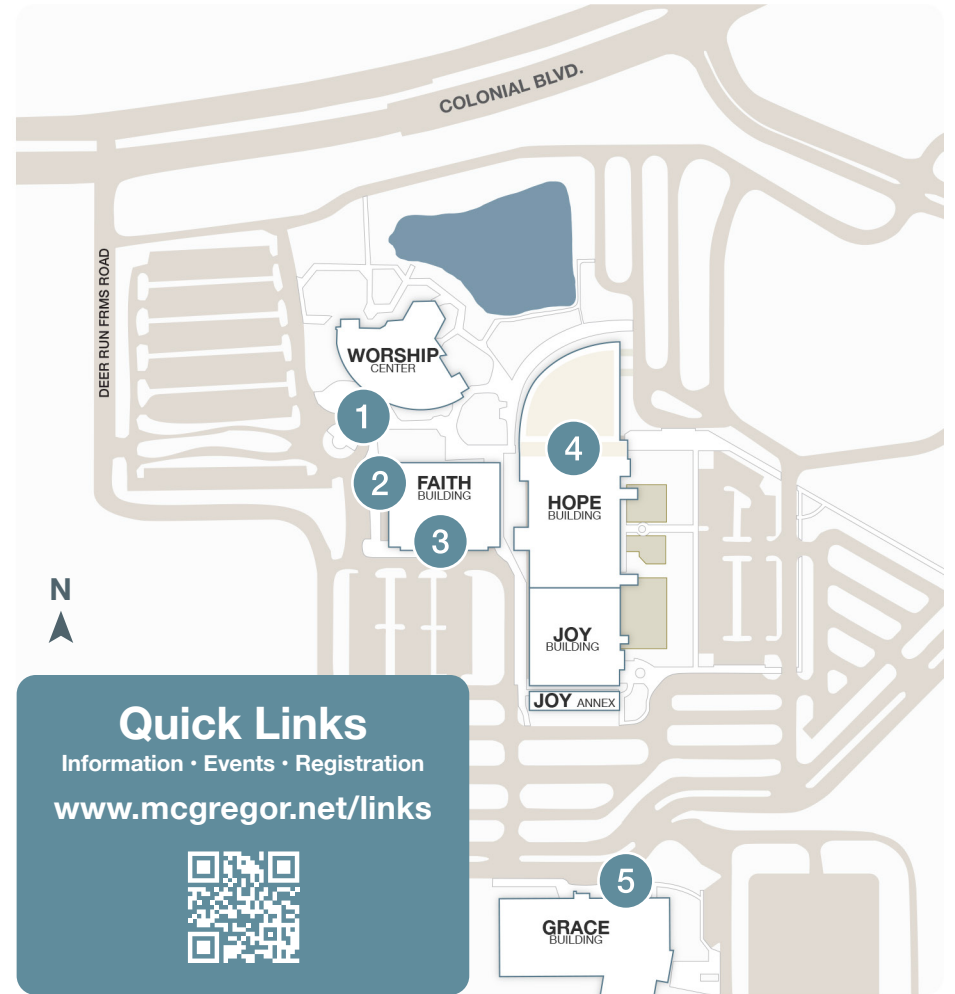

### Map Key

1. Worship Center
2. Faith Building: Church Office
3. Faith Building: Starting Point - F100
4. Hope Building: Main Street
5. Grace Building

**Sunday Morning Worship**  
8:00, 9:30, & 11:00 AM

**Wednesday Night Activities**  
Begins At 6:30 PM